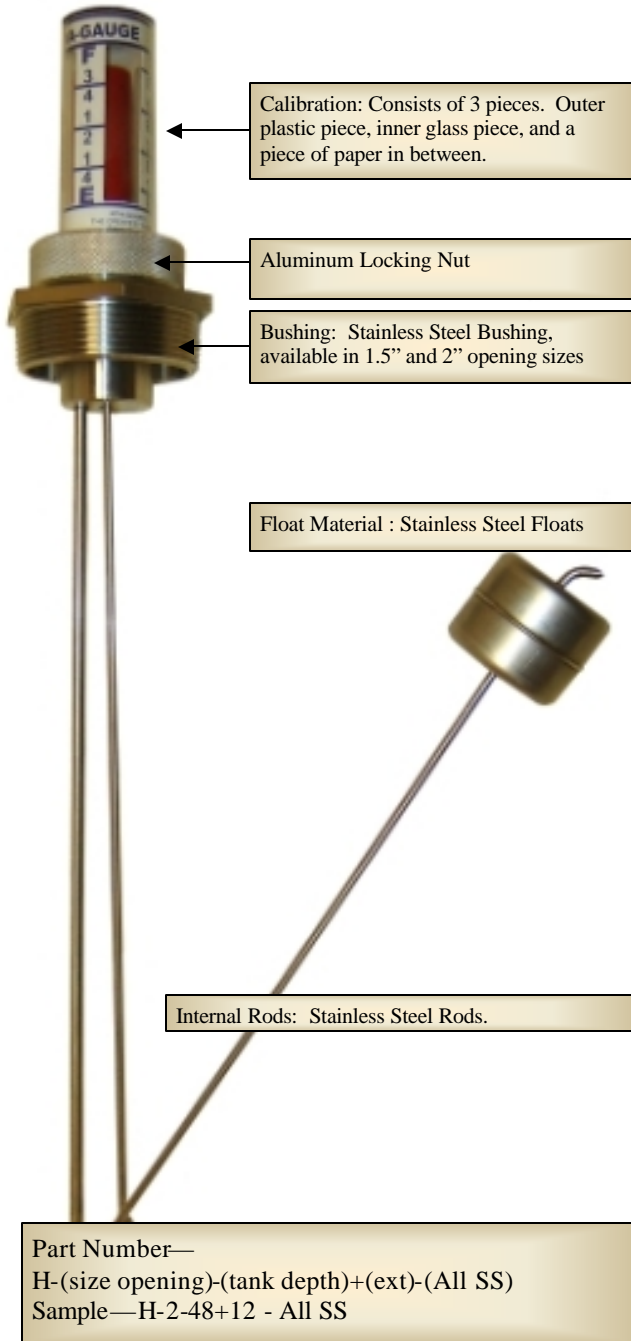

KRUEGER SENTRY GAUGE

The All Stainless Therma Gauge—Type H All SS

Price Book Page 4

<http://www.k Sentry.com/therma.htm>

What it is:

Top mounted liquid level gauge that can measure from 12 inches to 120 inches in depth. Bushing size can be 2" or 1.5". Gauges are custom made in house to fit your tank. Can also accommodate for double walls and pipe risers (*info on price book page 12*).

<http://www.k Sentry.com/therma.htm>

Additional Options:

Audible Alarm Accessory: This add on feature can turn your mechanical gauge into an audible Hi or Lo level alarm. (*price book page 8*)

<http://www.k Sentry.com/alarm.htm>

LED At-A-Glance Accessory: Another add on feature. This can give your mechanical gauge remote reading capability. (*price book page 1*)

<http://www.k Sentry.com/led.htm>

Gauge Guard: Protects the components on top of the tank. Available in Aluminum or PVC. Replaces the locking nut.

Material Choices and Limitations:

Standard choices are listed on picture to the left.

Aluminum Locking Nut is also available in PVC

Gauges available in this package:

Type H Therma Gauge - Type H-All SS

Type O Overfill Gauge - Type O-All SS